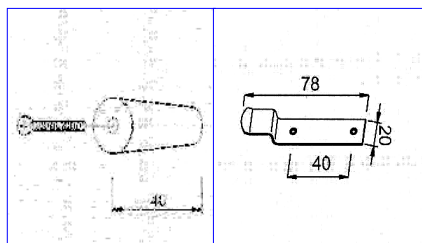

TUBE & FITTINGS

WGAL	Autolock 44mm lath	3.99	3.85	3.78/ea
EGAL5	Autolock 77mm lath 5 SECTION	3.99	3.85	3.78/ea
EGAL4	Autolock 77mm lath 4 SECTION	3.99	3.85	3.78/ea
EGAL3	Autolock 77mm lath 3 SECTION	3.99	3.85	3.78/ea
WEALR60	Autolocks Fixing Rings 60mm oct tube	0.75	0.70	0.67/pr
WEALR70	Autolocks Fixing Rings 70mm oct tube	0.75	0.70	0.67/pr
WGTC	T Clip 44mm lath	0.99	0.95	0.90/ea
EGTC	T Clip 77mm lath	0.99	0.95	0.90/ea
WETU60	Octagonal Tube 60mm Ø	1.71	1.65	1.62/ea
WETU70	Octagonal Tube 70mm Ø	4.36	4.21	4.14/ea
WGIPSP	Plate with spigot	2.46	2.40	2.33/ea
WGIPBE	Plate for 42mm ball bearing	2.46	2.40	2.33/ea
WGIPBEPB	42mm ball bearing PLASTIC	0.33	0.31	0.30/ea
WGIPBESB	42mm ball bearing STEEL	0.63	0.61	0.60/ea
WGID60	60mm Idler End for 42mm ball bearing	4.79	4.62	4.54/ea
WGID70	70mm Idler End for 42mm ball bearing	4.79	4.62	4.54/ea
EGSB	Safety Brake	29.99	28.00	27.00/ea
EGDSB60	60mm Idler End for Safety Brake	4.79	4.62	4.54/ea
EGDSB70	70mm Idler End for Safety Brake	4.79	4.62	4.54/ea