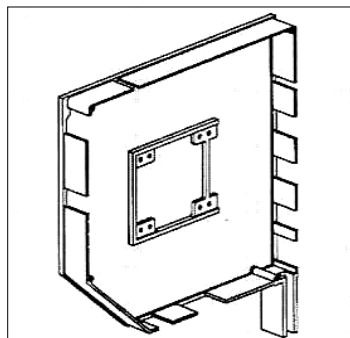

To suit 77mm laths

EGEPWH250	250mm WHITE	15.95	15.40	15.13/pr
EGEPWH305	305mm WHITE	20.37	19.67	19.32/pr
EGEPBR250	250mm BROWN	16.45	15.90	15.63/pr
EGEPBR305	305mm BROWN	20.87	20.17	19.82/pr

ALL THE ABOVE PLATES COME WITH PLASTIC GUIDE LOCATOR FITTING

EGGE	77mm Lath Roller Guide		8.34	8.05	7.91/pr