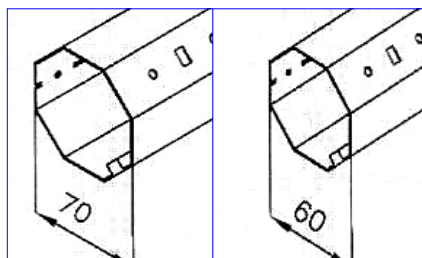

TUBE & FITTINGS

WGAL	Autolock 44mm lath	3.99	3.85	3.78/ea
EGAL5	Autolock 77mm lath 5 SECTION	3.99	3.85	3.78/ea
EGAL4	Autolock 77mm lath 4 SECTION	3.99	3.85	3.78/ea
EGAL3	Autolock 77mm lath 3 SECTION	3.99	3.85	3.78/ea
WEALR60	Autolocks Fixing Rings 60mm oct tube	0.75	0.70	0.67/pr
WEALR70	Autolocks Fixing Rings 70mm oct tube	0.75	0.70	0.67/pr
WGTC	T Clip 44mm lath	0.99	0.95	0.90/ea
EGTC	T Clip 77mm lath	0.99	0.95	0.90/ea
WETU60	Octagonal Tube 60mm Ø	1.71	1.65	1.62/ea
WETU70	Octagonal Tube 70mm Ø	4.36	4.21	4.14/ea
WGIPSP	Plate with spigot	2.46	2.40	2.33/ea
WGIPBE	Plate for 42mm ball bearing	2.46	2.40	2.33/ea
WGIPBEPB	42mm ball bearing PLASTIC	0.33	0.31	0.30/ea
WGIPBESB	42mm ball bearing STEEL	0.63	0.61	0.60/ea
WGID60	60mm Idler End for 42mm ball bearing	4.79	4.62	4.54/ea
WGID70	70mm Idler End for 42mm ball bearing	4.79	4.62	4.54/ea
EGSB	Safety Brake	29.99	28.00	27.00/ea
EGDSB60	60mm Idler End for Safety Brake	4.79	4.62	4.54/ea
EGDSB70	70mm Idler End for Safety Brake	4.79	4.62	4.54/ea