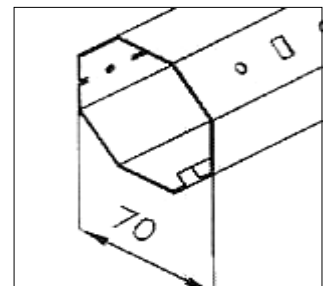

Portico Products

Lath Lane
Smethwick
West Midlands
B66 1EA

telephone: 0121 553 7222
fax: 0121 553 3577
email: sales@porticoproducts.com
website: www.porticoproducts.com