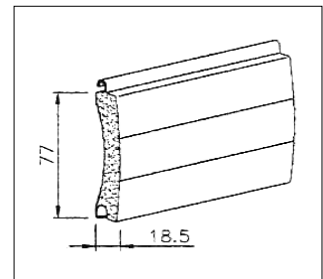

Portico Products

Lath Lane
Smethwick
West Midlands
B66 1EA

telephone: 0121 553 7222
fax: 0121 553 3577
email: sales@porticoproducts.com
website: www.porticoproducts.com