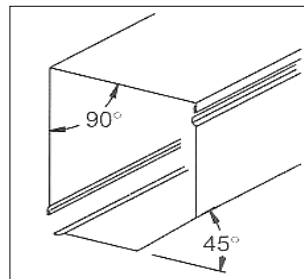

Portico Products

Lath Lane
Smethwick
West Midlands
B66 1EA

telephone: 0121 553 7222
fax: 0121 553 3577
email: sales@porticoproducts.com
website: www.porticoproducts.com