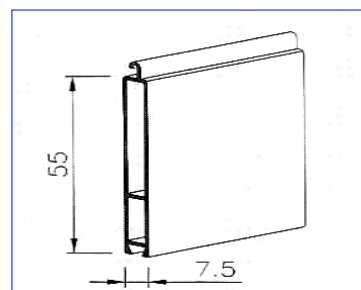

ENDLOCKS

		1+	500+	1000+
WGELFF	Endlocks for 37mm foamfilled lath	0.06	0.06	0.05/ea
WGELEX	Endlocks for 44mm extruded lath	0.06	0.06	0.05/ea