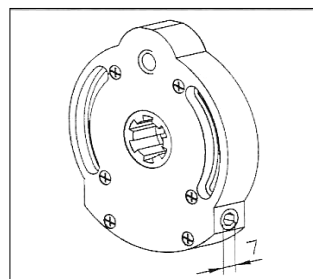

Portico Products

Lath Lane
Smethwick
West Midlands
B66 1EA

telephone: 0121 553 7222
fax: 0121 553 3577
email: sales@porticoproducts.com
website: www.porticoproducts.com