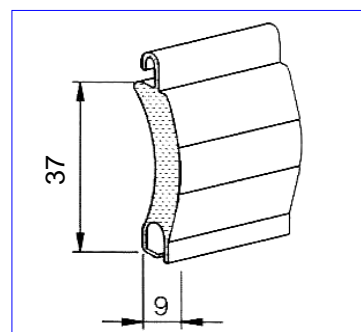

CURTAIN PARTS FOR WINDOGARD WINDOW SHUTTERS

		LENGTHS	1+	200+	500+
WHITE - normally from stock					
WGLAFFWH	37mm foamfilled lath WHITE	6	1.02	0.98	0.96/mtr
WGLAEXWH	44mm extruded lath WHITE	6	2.64	2.55	2.50/mtr
WGBRWH	Bottom Rail WHITE	5.8	2.90	2.80	2.75/mtr
WGBRSEWH	Bottom Rail WHITE for RollerTec	5.8	3.99	3.79	3.63/mtr
WGBRR	Rubber Insert for Bottom Rails	5.8	0.21	0.20	0.18/mtr