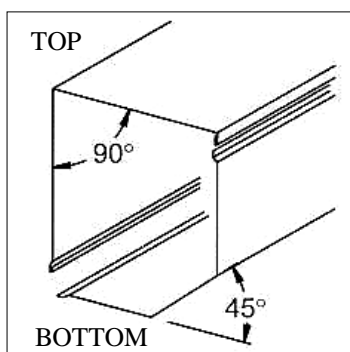

HOOD SECTIONS

Top Sections

		LENGTHS	1+	10+	50+
WGBXTPWH150	150mm WHITE	6	3.63	3.54	3.43/mtr
WGBXTPWH165	165mm WHITE	6	4.81	4.65	4.57/mtr
WGBXTPWH180	180mm WHITE	6	5.10	4.95	4.83/mtr
WGBXTPWH205	205mm WHITE	6	9.45	8.97	8.62/mtr
EGBXTPWH250	250mm WHITE	6	10.88	10.50	10.31/mtr
EGBXTPWH305	305mm WHITE	5.0, 6.0	11.34	10.95	10.75/mtr

Bottom Sections

WGBXBTWH150	150mm WHITE	6	2.58	2.42	2.34/mtr
WGBXBTWH165	165mm WHITE	6	2.99	2.74	2.65/mtr
WGBXBTWH180	180mm WHITE	6	3.38	3.15	3.05/mtr
WGBXBTWH205	205mm WHITE	6	8.00	7.80	7.70/mtr
EGBXBTWH250	250mm WHITE	6	8.64	8.34	8.20/mtr
EGBXBTWH305	305mm WHITE	5.0, 6.0	8.94	8.64	8.50/mtr

*please note prices may vary depending on colour choice

PLEASE NOTE ENDPLATES & HOOD SECTIONS ARE ALSO AVAILABLE IN OTHER COLOURS, SUBJECT TO POSSIBLE PRICE VARIATION DEPENDING ON COLOUR CHOICE

NB ALL DRAWING DETAILS SUBJECT TO CHANGE DUE TO DEVELOPMENTS IN PRODUCT DESIGN