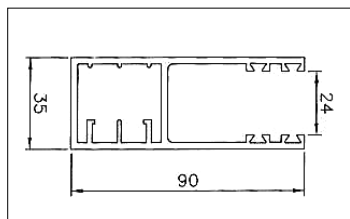

To suit 77mm lath

EGGUWH90	90mm WHITE	4.8	9.43	9.10	8.94/mtr
EGGUWH75	75mm WHITE	4.8	9.43	9.10	8.94/mtr
EGGUOC90	90mm OTHER COLOURS*	4.8	10.33	10.08	9.75/mtr
EGGUOC75	75mm OTHER COLOURS*	4.8	10.33	10.08	9.75/mtr