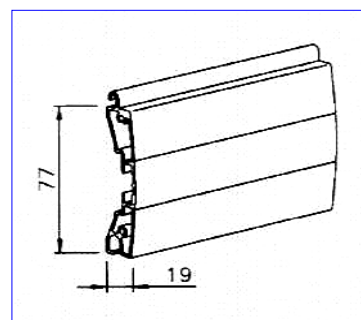

FOIL WOODGRAINS - please note prices may vary depending on woodgrain choice

EGLAFFFL	77mm ff lath FOIL WOODGRAINS	5.3, 7	5.99	5.80	5.69/mtr
EGBRFL	Bottom Rail FOIL WOODGRAINS	5.3, 7	13.78	13.30	13.06/mtr
1+ 500+ 1000+					
EGELFF	Endlocks for 77mm foamfilled laths		0.09	0.07	0.06/ea