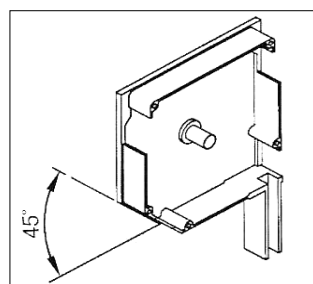

NOTES:

- All prices are nett GBP ex works plus carriage* plus VAT
- All orders are subject to our standard terms & conditions as laid out in our TRADE PRICELIST SECTION 10 and available on request
- If you can't see the item you want, please call our sales department - as well as stocked items we have access to a huge range of products bought in to order
- Quantity discounts refer to the Unit of Sale for that item - eg: the 5+ price for an item priced in 1000s means that to buy at that price you would need to buy 5000+ pcs, the 10+ price for an item priced per metre means that to buy at that price you would need to buy 10+ mtrs
- Quantity discounts are awarded on an order by order basis, however some may be available for call-off orders - please ask our sales team for details

*carriage and packing as laid out in our TRADE PRICELIST SECTION 10