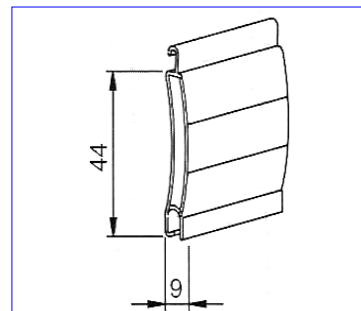

OTHER COLOURS - please note prices may vary depending on colour choice

WGLAFFOC	37mm foamfilled lath	6	1.20	1.10	1.00/mtr
WGLAEXOC	44mm extruded lath	6	2.84	2.75	2.70/mtr
WGLAEXMF	44mm extruded lath MILL FINISH	6	1.80	1.74	1.69/mtr
WGBROC	Bottom Rail	5.8	3.10	3.00	2.95/mtr
WGBRMF	Bottom Rail MILL FINISH	5.8	2.18	2.10	2.06/mtr