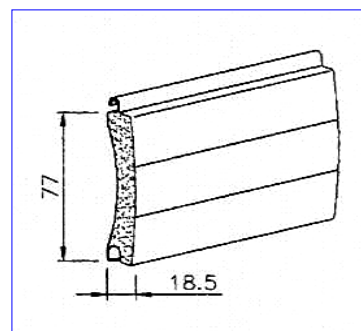

CURTAIN PARTS FOR EUROGARD GARAGE DOORS

		LENGTHS	1+	200+	500+
WHITE - normally from stock					
EGLAFFWH	77mm foamfilled lath WHITE	5.3, 7	2.31	2.23	2.19/mtr
EGBRWH	Bottom Rail WHITE	5.3, 7	4.13	3.99	3.92/mtr
EGBRR	Insert for Bottom Rail	5.3, 7	1.99	1.94	1.88/mtr