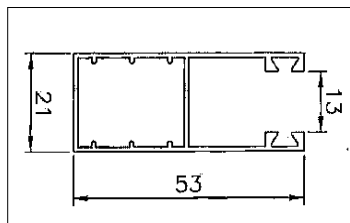

GUIDES

To suit 44mm lath

		LENGTHS	1+	10+	50+
WGGUWH53	53mm WHITE	5.8	3.71	3.58	3.52/mtr
WGGUOC53	53mm OTHER COLOURS*	5.8	4.22	4.08	3.97/mtr
WGGUMF35	35mm MILL FINISH	5.8	2.48	2.39	2.35/mtr