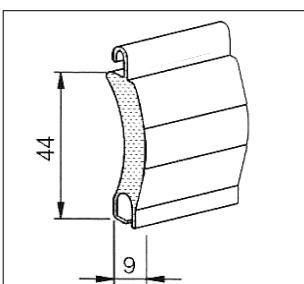

NOTES:

- All prices are nett GBP ex works plus carriage* plus VAT
- All orders are subject to our standard terms & conditions as laid out in our TRADE PRICELIST SECTION 10 and available on request
- If you can't see the item you want, please call our sales department - as well as stocked items we have access to a huge range of products bought in to order
- Quantity discounts refer to the Unit of Sale for that item - eg: the 5+ price for an item priced in 1000s means that to buy at that price you would need to buy 5000+ pcs, the 10+ price for an item priced per metre means that to buy at that price you would need to buy 10+ mtrs
- Quantity discounts are awarded on an order by order basis, however some may be available for call-off orders - please ask our sales team for details

*carriage and packing as laid out in our TRADE PRICELIST SECTION 10